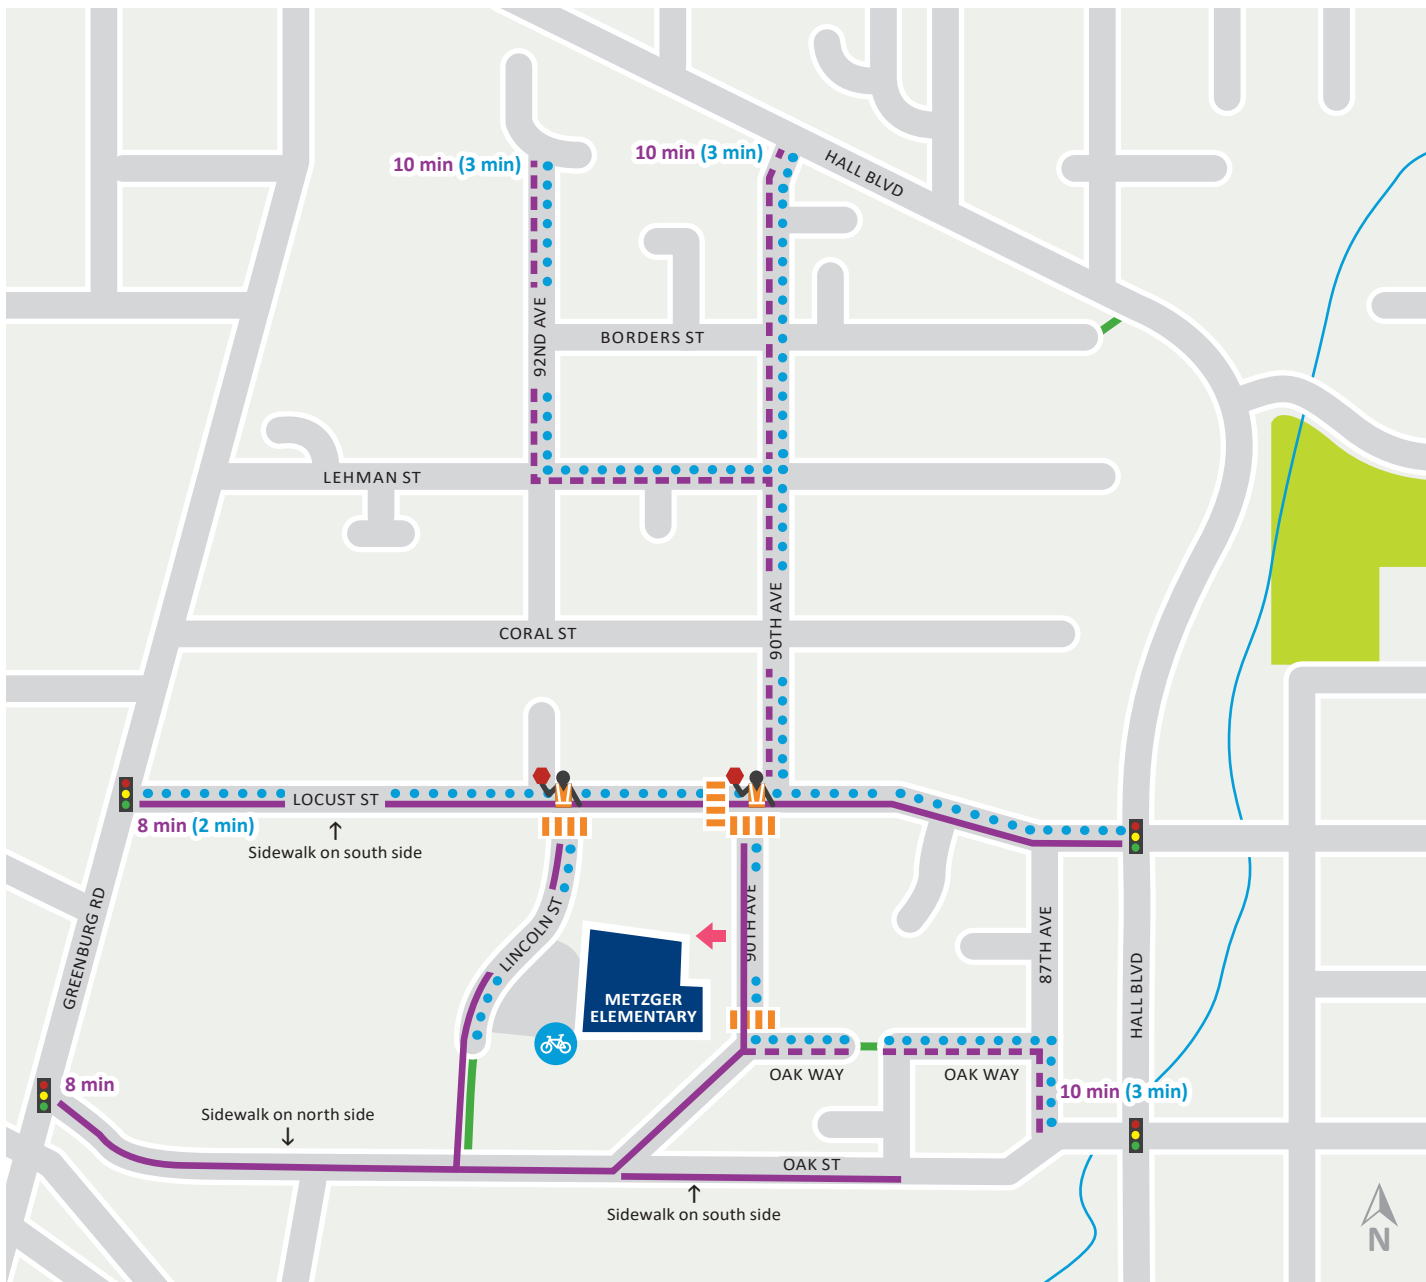

SafeRoutes

Tigard Safe Routes to School

www.tigard-or.gov/srts

LEGEND

- Suggested Walking Route
- Suggested Biking Route
- Missing or Partial Sidewalk
- Crossing Guard
- Marked Crosswalk
- Traffic Signal
- Access Point
- Bicycle Parking
- Trails
- School
- X min** Estimated Walking Time
(X min) (Biking Time)

This map is intended for informational purposes only. The City of Tigard or Tigard-Tualatin School District cannot and does not guarantee the safety of these routes or the persons utilizing them, and assumes no responsibility or liability therefore. The City of Tigard encourages parents and student to use this map to explore options for commuting between home and school, but parents and students are responsible for their own safety and for choosing the most appropriate commuting option based upon their knowledge of route conditions and the specific needs and/or experience level of their child.

Made possible with support from Metro and the Federal Transit Administration

METZGER ELEMENTARY

SUGGESTED WALKING & BIKING ROUTES TO SCHOOL