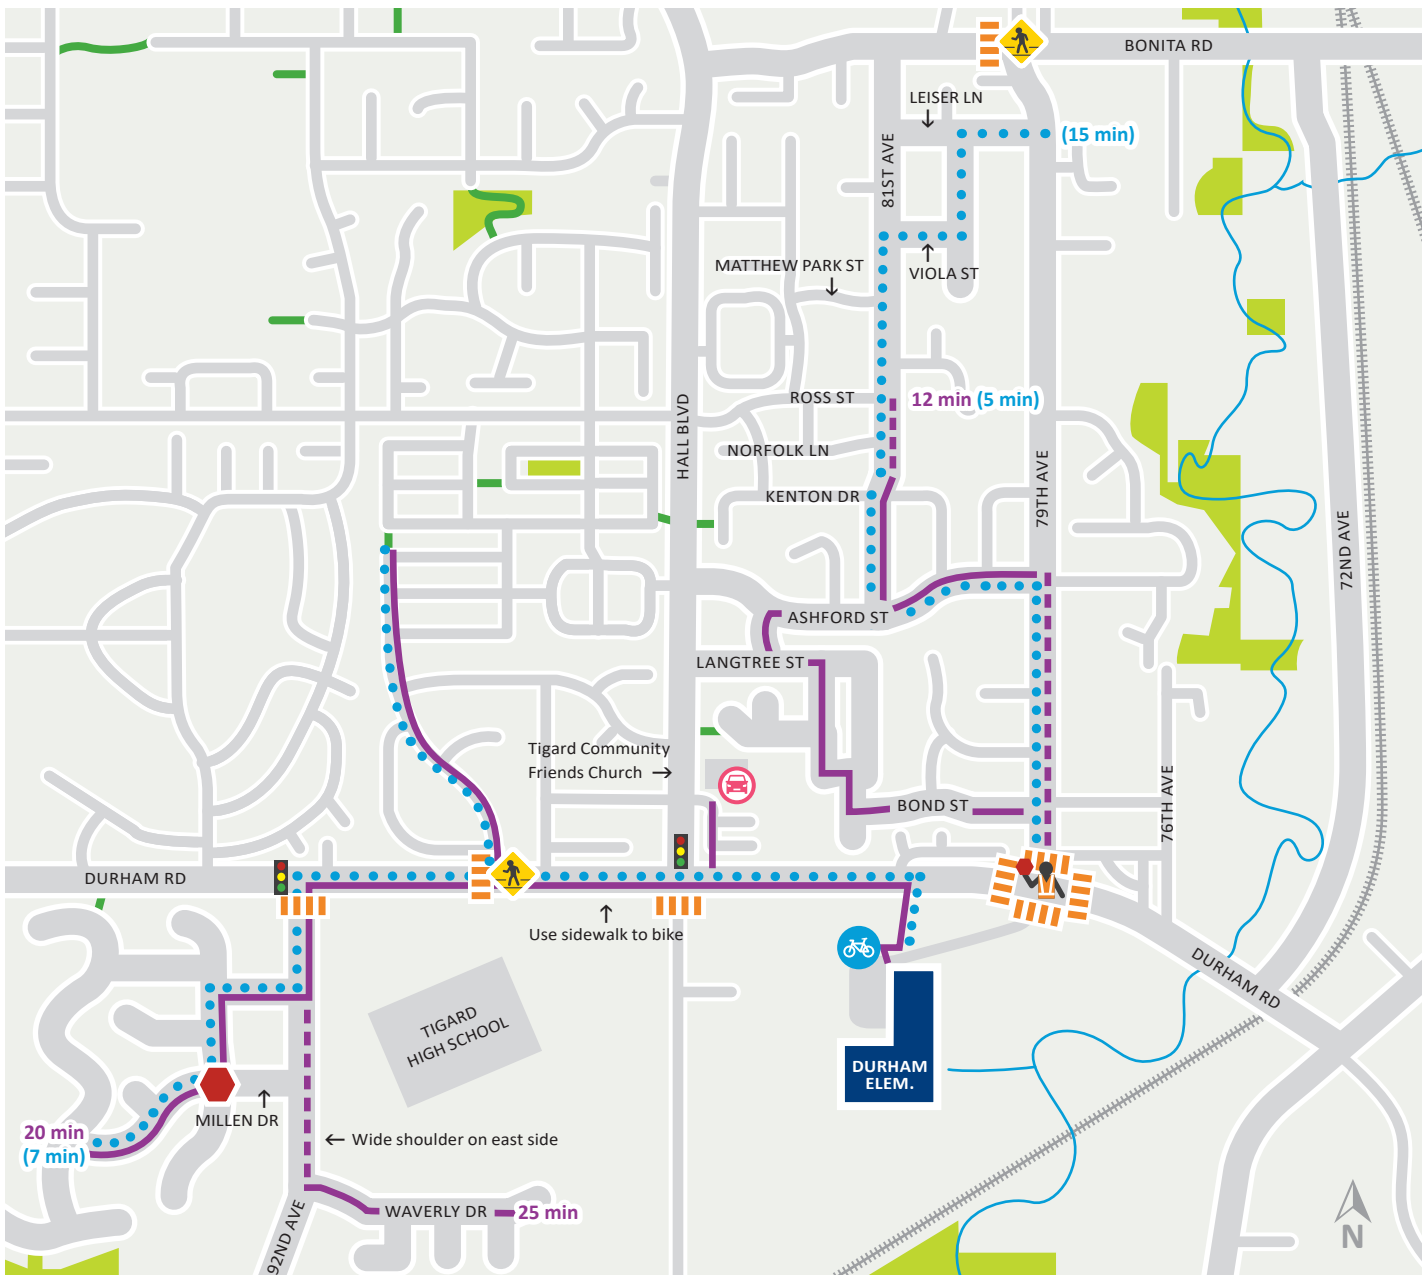

SafeRoutes

Tigard Safe Routes to School

www.tigard-or.gov/srts

LEGEND

- Suggested Walking Route
- Suggested Biking Route
- Missing or Partial Sidewalk
- Crossing Guard
- Marked Crosswalk
- Traffic Signal
- All-Way Stop
- Pedestrian Crossing Signal
- Bicycle Parking
- Park & Walk Location
- Trails
- School
- X min** Estimated Walking Time
- (X min)** (Biking Time)

This map is intended for informational purposes only. The City of Tigard or Tigard-Tualatin School District cannot and does not guarantee the safety of these routes or the persons utilizing them, and assumes no responsibility or liability therefore. The City of Tigard encourages parents and student to use this map to explore options for commuting between home and school, but parents and students are responsible for their own safety and for choosing the most appropriate commuting option based upon their knowledge of route conditions and the specific needs and/or experience level of their child.

Made possible with support from Metro and the Federal Transit Administration

DURHAM ELEMENTARY

SUGGESTED WALKING & BIKING ROUTES TO SCHOOL