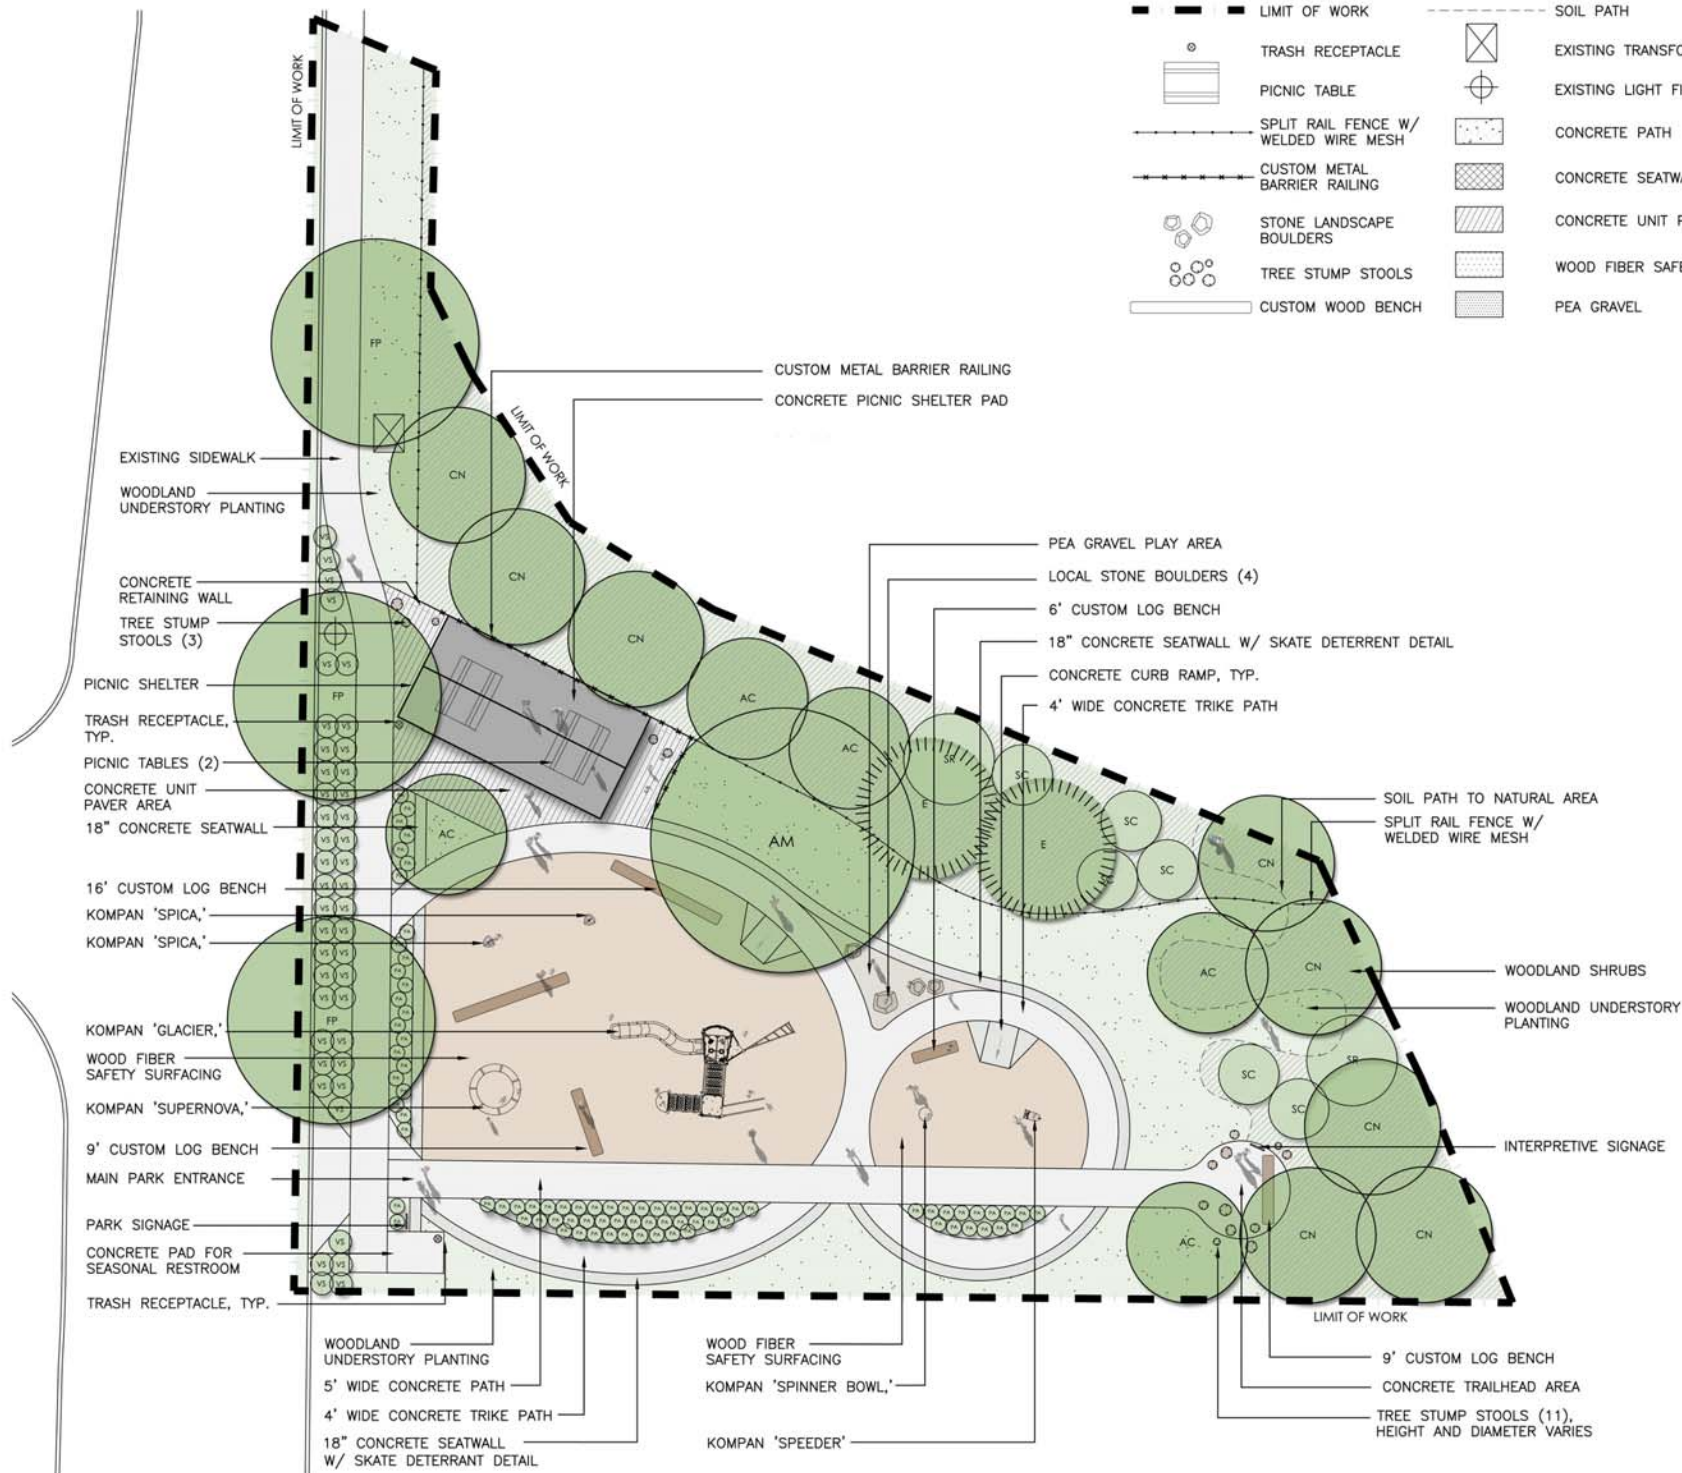

### SITE PLAN LEGEND

	LIMIT OF WORK		SOIL PATH
	TRASH RECEPTACLE		EXISTING TRANSFORMER
	PICNIC TABLE		EXISTING LIGHT FIXTURE
	SPLIT RAIL FENCE W/ WELDED WIRE MESH		CONCRETE PATH
	CUSTOM METAL BARRIER RAILING		CONCRETE SEATWALL
	STONE LANDSCAPE BOULDERS		CONCRETE UNIT PAVERS
	TREE STUMP STOOLS		WOOD FIBER SAFETY SURFACING
	CUSTOM WOOD BENCH		PEA GRAVEL

### SITE PLAN PLANTING SCHEDULE

SYMBOL	BOTANICAL NAME/COMMON NAME	SYMBOL	BOTANICAL NAME/COMMON NAME
<b>TREES</b>			
	EXISTING CONIFER TREE		SAMBUCUS RACEMOSA/ RED ELDERBERRY
	ACER MACROPHYLLUM/ BIG LEAF MAPLE		SAMBUCUS CAERULEA/ BLUE ELDERBERRY
	FRAXINUS PENNSYLVANICA 'PATMORE' /PATMORE GREEN ASH		VACCINIUM X 'SUNSHINE BLUE' /SUNSHINE BLUE BLUEBERRY
	CORNUS NUTTALLII/ PACIFIC DOGWOOD		PENNISETUM ALOPECUROIDES 'HAMELN' /FOUNTAIN GRASS
	ACER CIRCINATUM/ VINE MAPLE	<b>SHRUBS, GRASSES, AND GROUNDCOVER</b>	
<b>WOODLAND SHRUBS</b>			
	30% GAULTHERIA SHALLON/SALAL		20% POLYSTICHUM MUNITUM/ SWORD FERN
	20% RIBES SANGUINEUM/ RED FLOWERING CURRANT		15% MAHONIA AQUIFOLIUM 'COMPACTA' /COMPACT OREGON GRAPE
	15% OEMELERIA CERASIFORMIS/ INDIAN PLUM		10% SYMPHORICARPOS ALBUS/ SNOWBERRY
	10% SYMPHORICARPOS ALBUS/ SNOWBERRY	<b>WOODLAND UNDERSTORY PLANTING</b>	
	20% FRAGARIA CALIFORNICA/ WOOD STRAWBERRY		20% OXALIS OREGANA/ REDWOOD SORREL
	10% ADIANTUM PEDATUM/ MAIDENHAIR FERN		10% BLECHAM SPICANT/ DEER FERN
	10% ACHLYS TRIPHYLLA/ VANILLA LEAF		10% MAIANTHEMUM RACEMOSUM/ FALSE SOLOMON'S SEAL
	5% ASARUM CAUDATUM/ WESTERN WILD GINGER		5% CIMIFUGA RACEMOSA/ BLACK COHOSH
	5% CIMIFUGA RACEMOSA/ BLACK COHOSH		5% TRILLIUM OVATUM/ WESTERN WHITE TRILLIUM
	5% TRILLIUM OVATUM/ WESTERN WHITE TRILLIUM		5% VACCINIUM PARVIFOLIUM/ RED HUCKLEBERRY

## ILLUSTRATIVE SITE PLAN\_OPTION A

SCALE: 1"=10'-0"