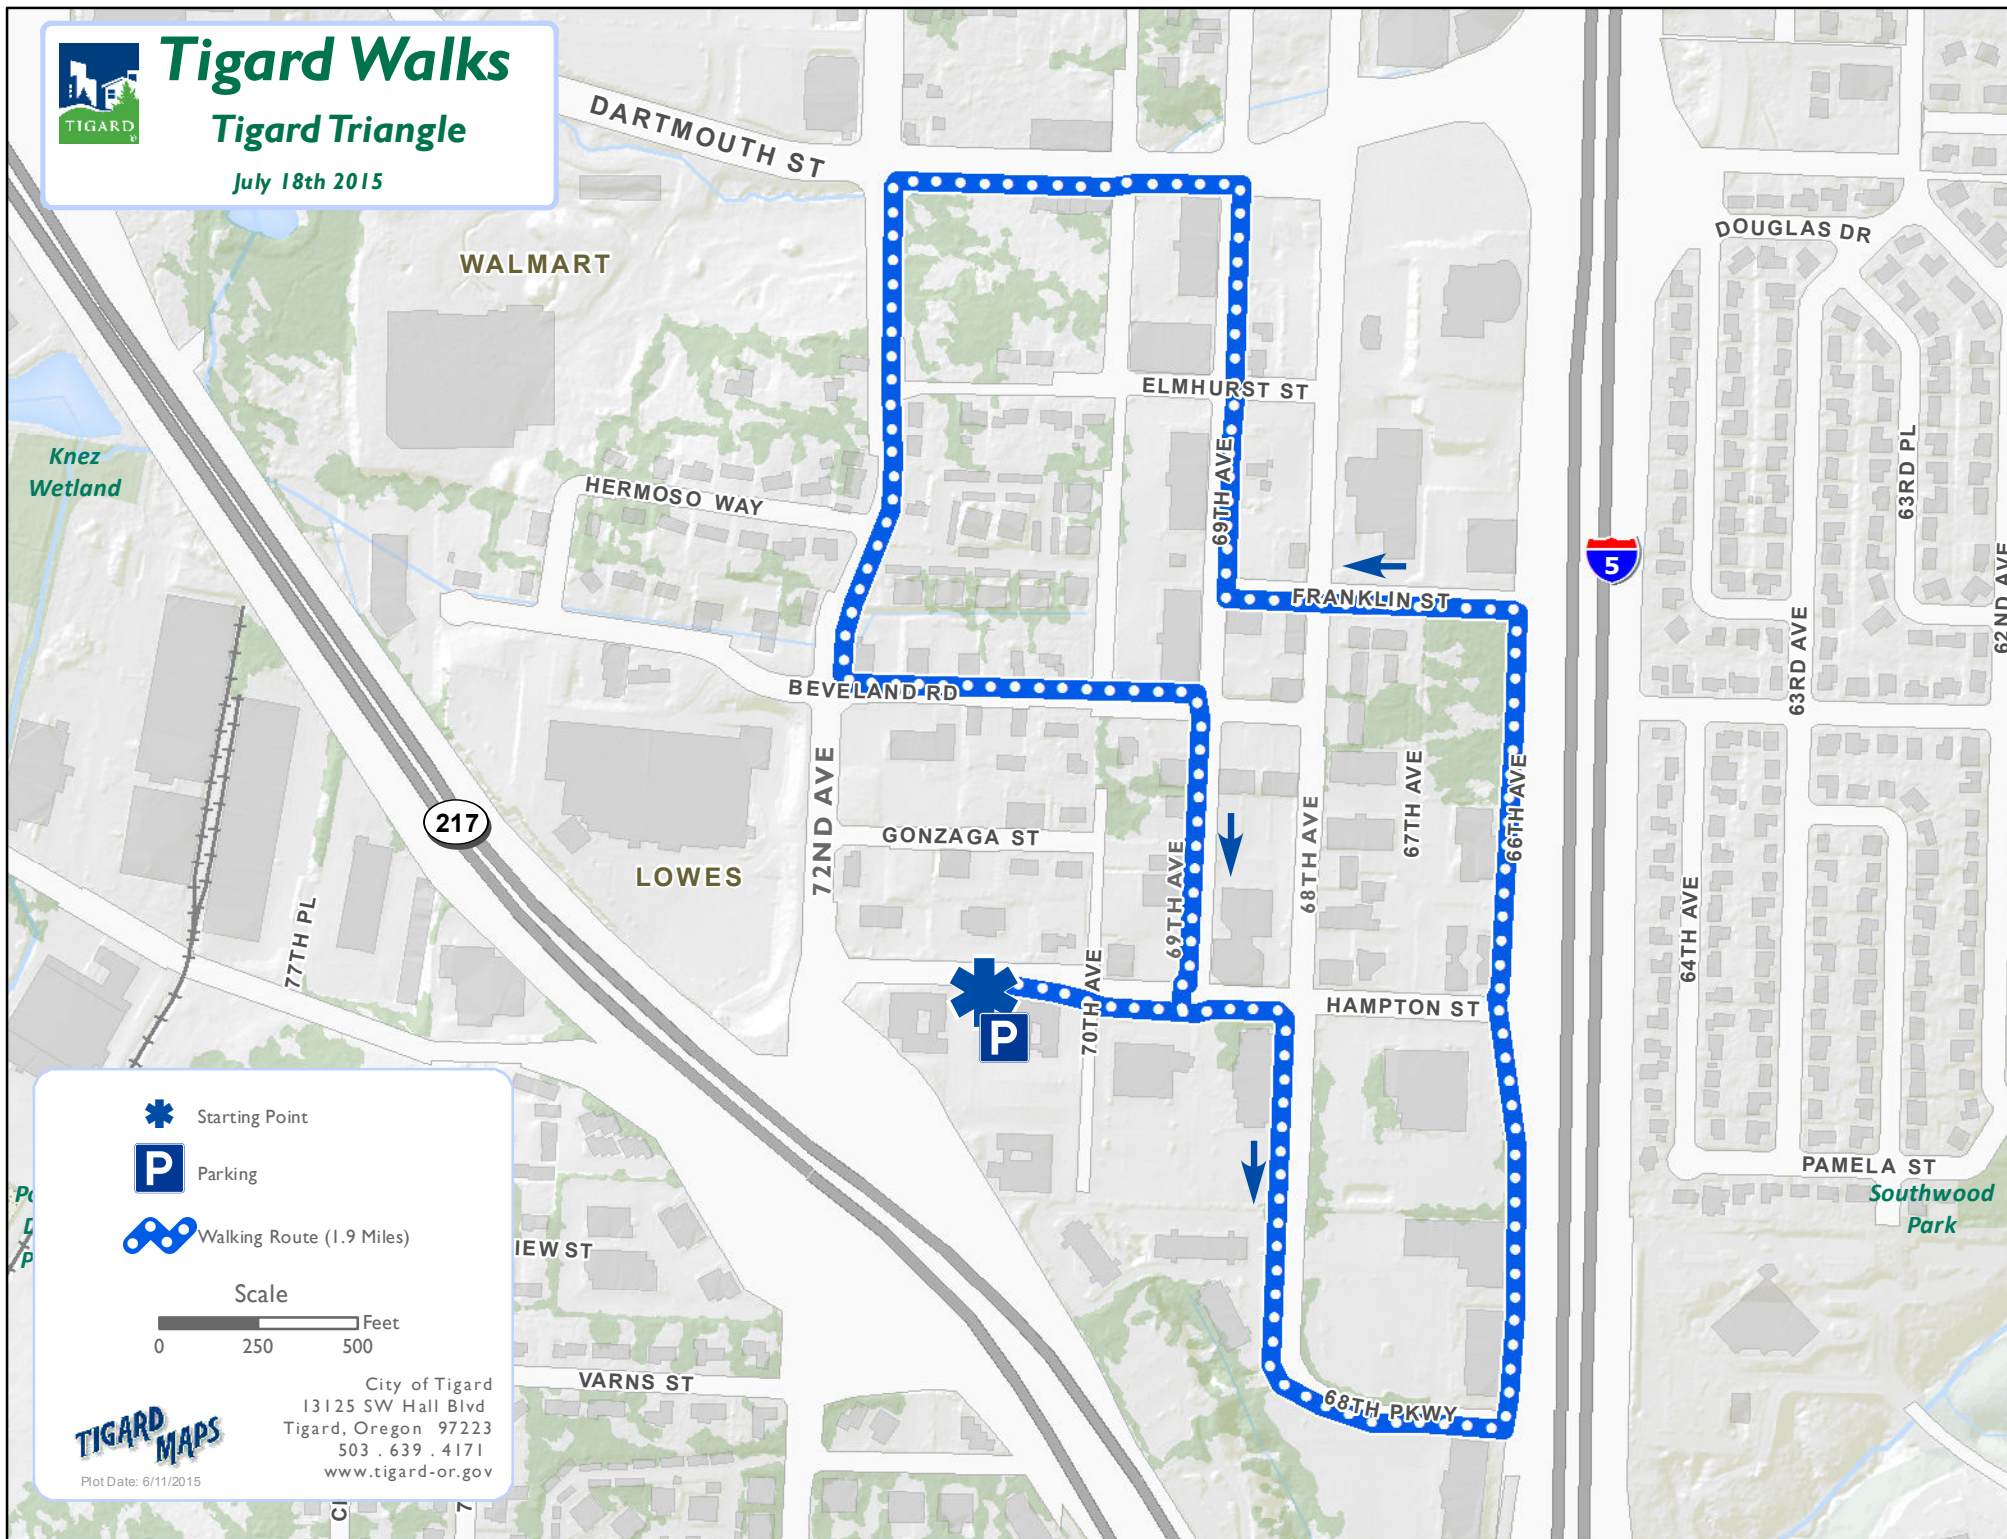

# Tigard Walks

## Tigard Triangle

July 18th 2015

Starting Point

Parking

Walking Route (1.9 Miles)

Scale

City of Tigard  
 13125 SW Hall Blvd  
 Tigard, Oregon 97223  
 503 . 639 . 4171  
 www.tigard-or.gov

**TIGARD MAPS**

Plot Date: 6/11/2015