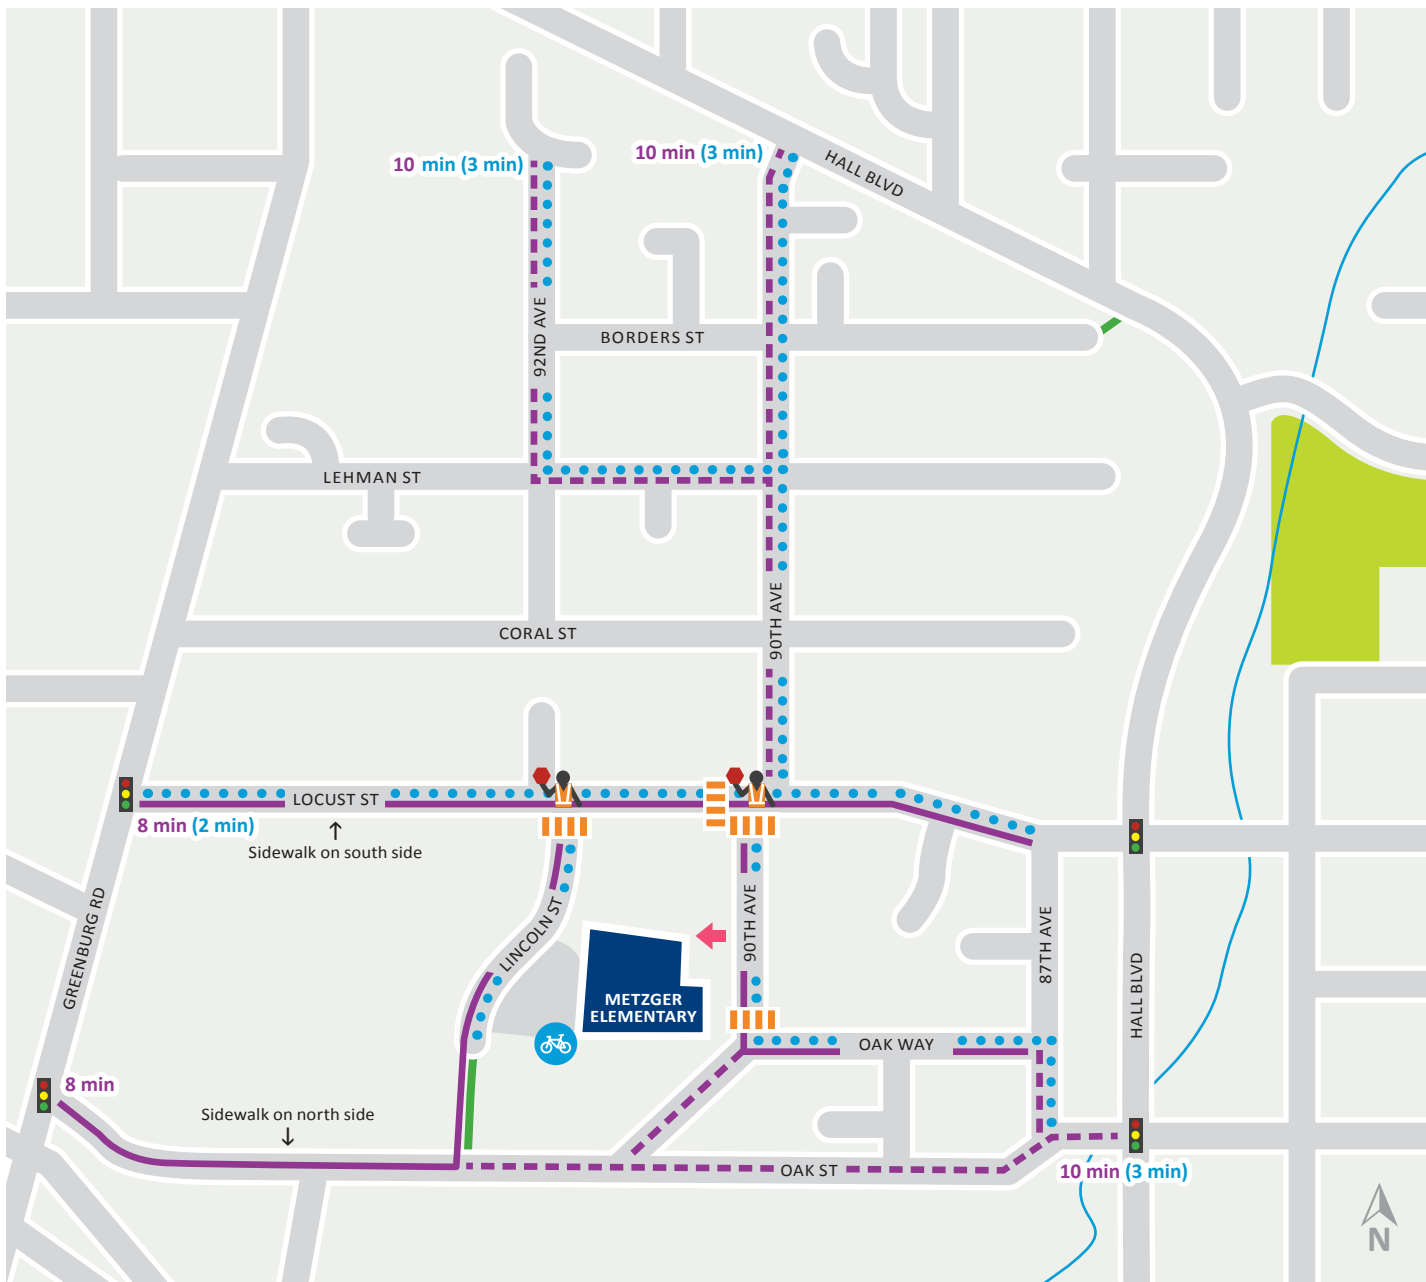

SafeRoutes

Tigard Safe Routes to School

www.tigard-or.gov/srts

LEGEND

- Suggested Walking Route
- Suggested Biking Route
- Missing or Partial Sidewalk
- Crossing Guard
- Marked Crosswalk
- Traffic Signal
- Access Point
- Bicycle Parking
- Trails
- School
- X min** Estimated Walking Time
(X min) (Biking Time)

This map is intended for informational purposes only. The City of Tigard or Tigard-Tualatin School District cannot and does not guarantee the safety of these routes or the persons utilizing them, and assumes no responsibility or liability therefore. The City of Tigard encourages parents and student to use this map to explore options for commuting between home and school, but parents and students are responsible for their own safety and for choosing the most appropriate commuting option based upon their knowledge of route conditions and the specific needs and/or experience level of their child.

METZGER ELEMENTARY

SUGGESTED WALKING & BIKING ROUTES TO SCHOOL

Made possible with support from Metro and the Federal Transit Administration