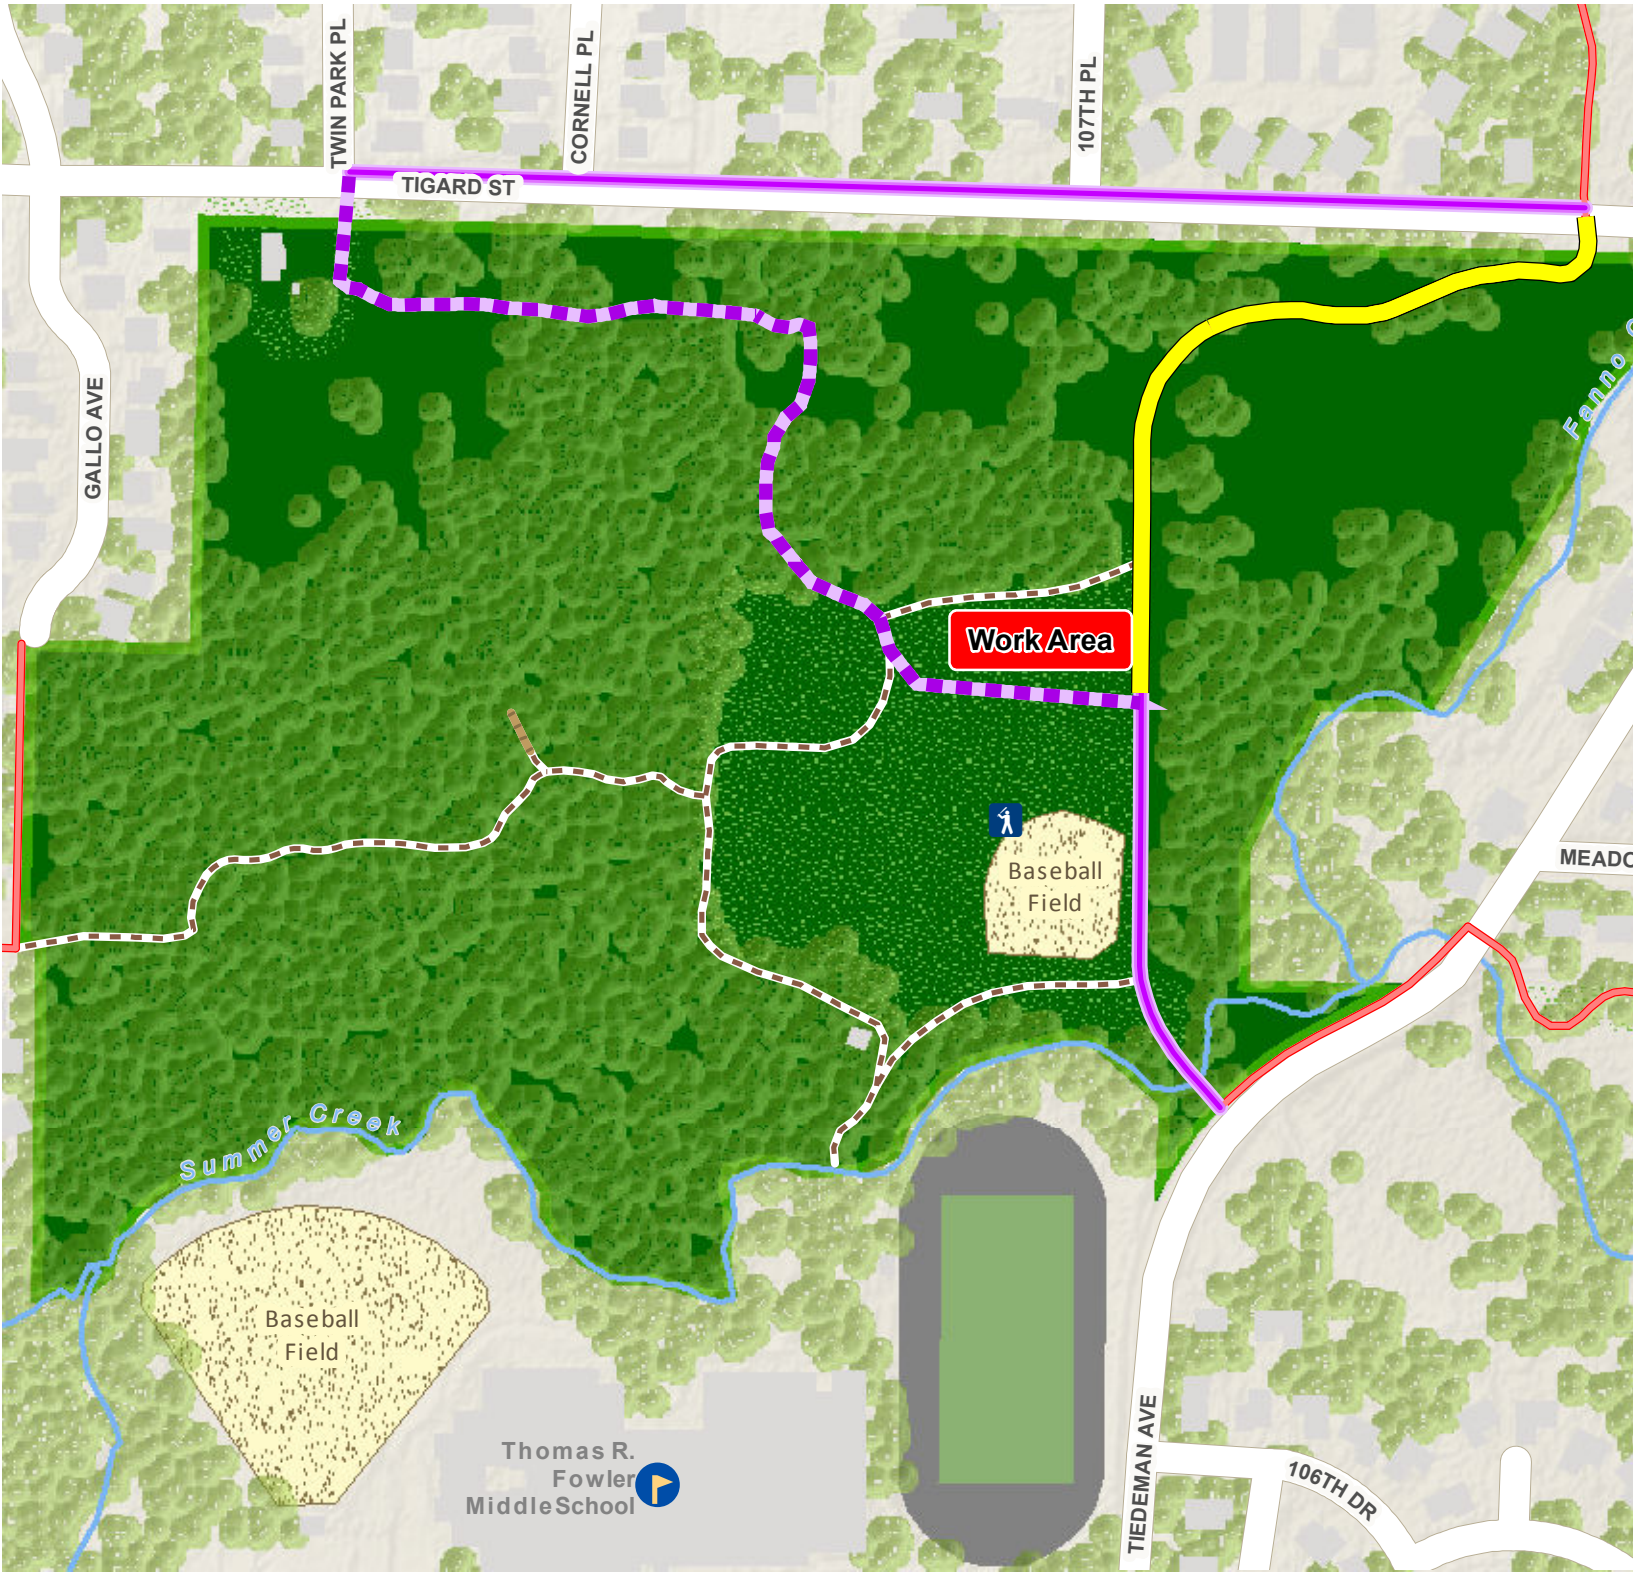

Dirksen Nature Park Trail Closures

TRAIL CLOSURE AND DETOUR

- Trail Closure 8/6 - 10/31
- Paved Detour
- Soft Trail Detour
- Paved Multiuse Trail
- Unpaved Trail
- Boardwalk

FACILITIES

- Baseball Field

13125 SW Hall Blvd
Tigard, Oregon 97223
503 . 639 . 4171
www.tigard-or.gov