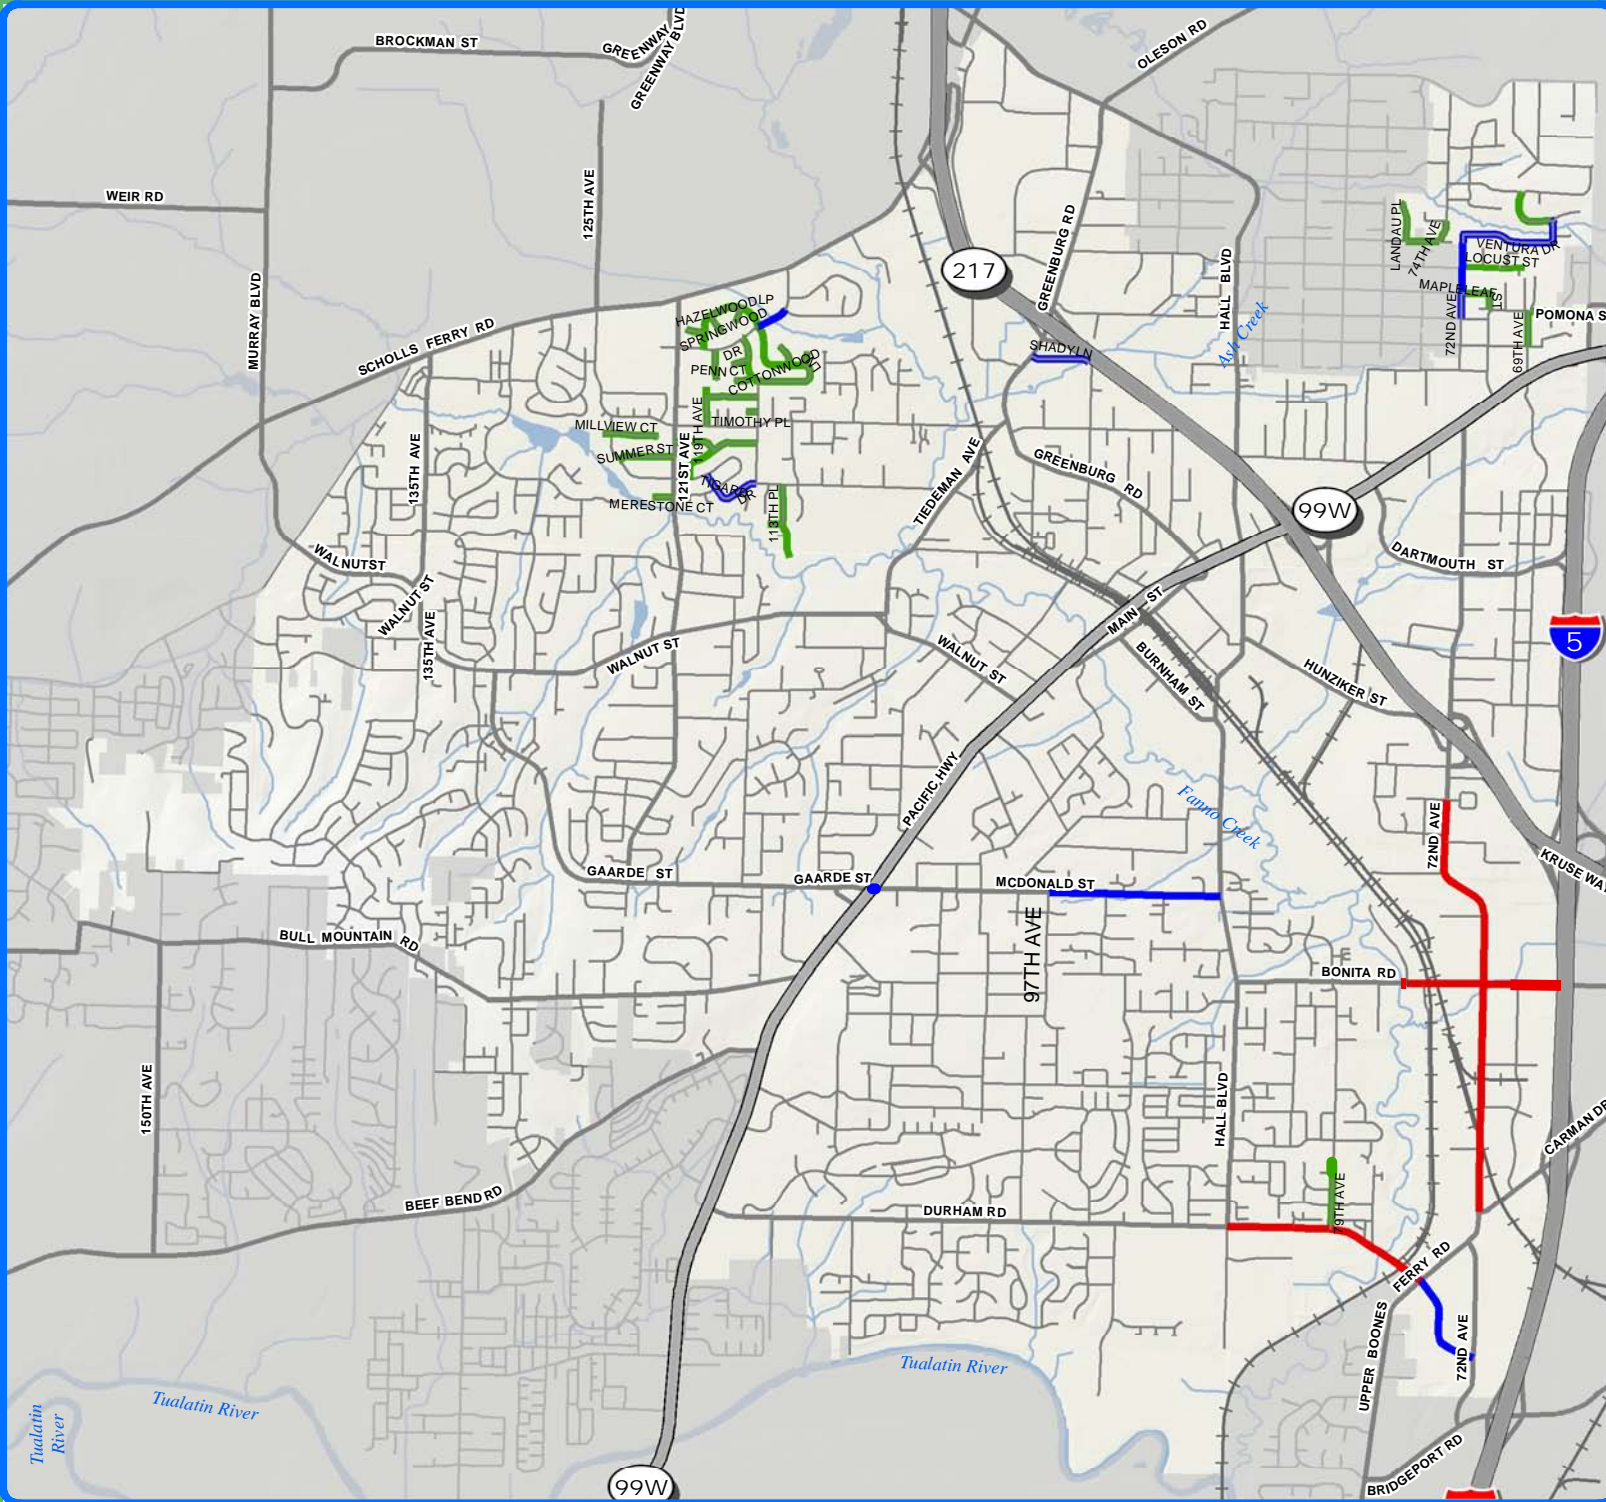

2009 Paving Projects

- Slurry Seal
- Pavement Overlay
- Federal Stimulus Money Overlay