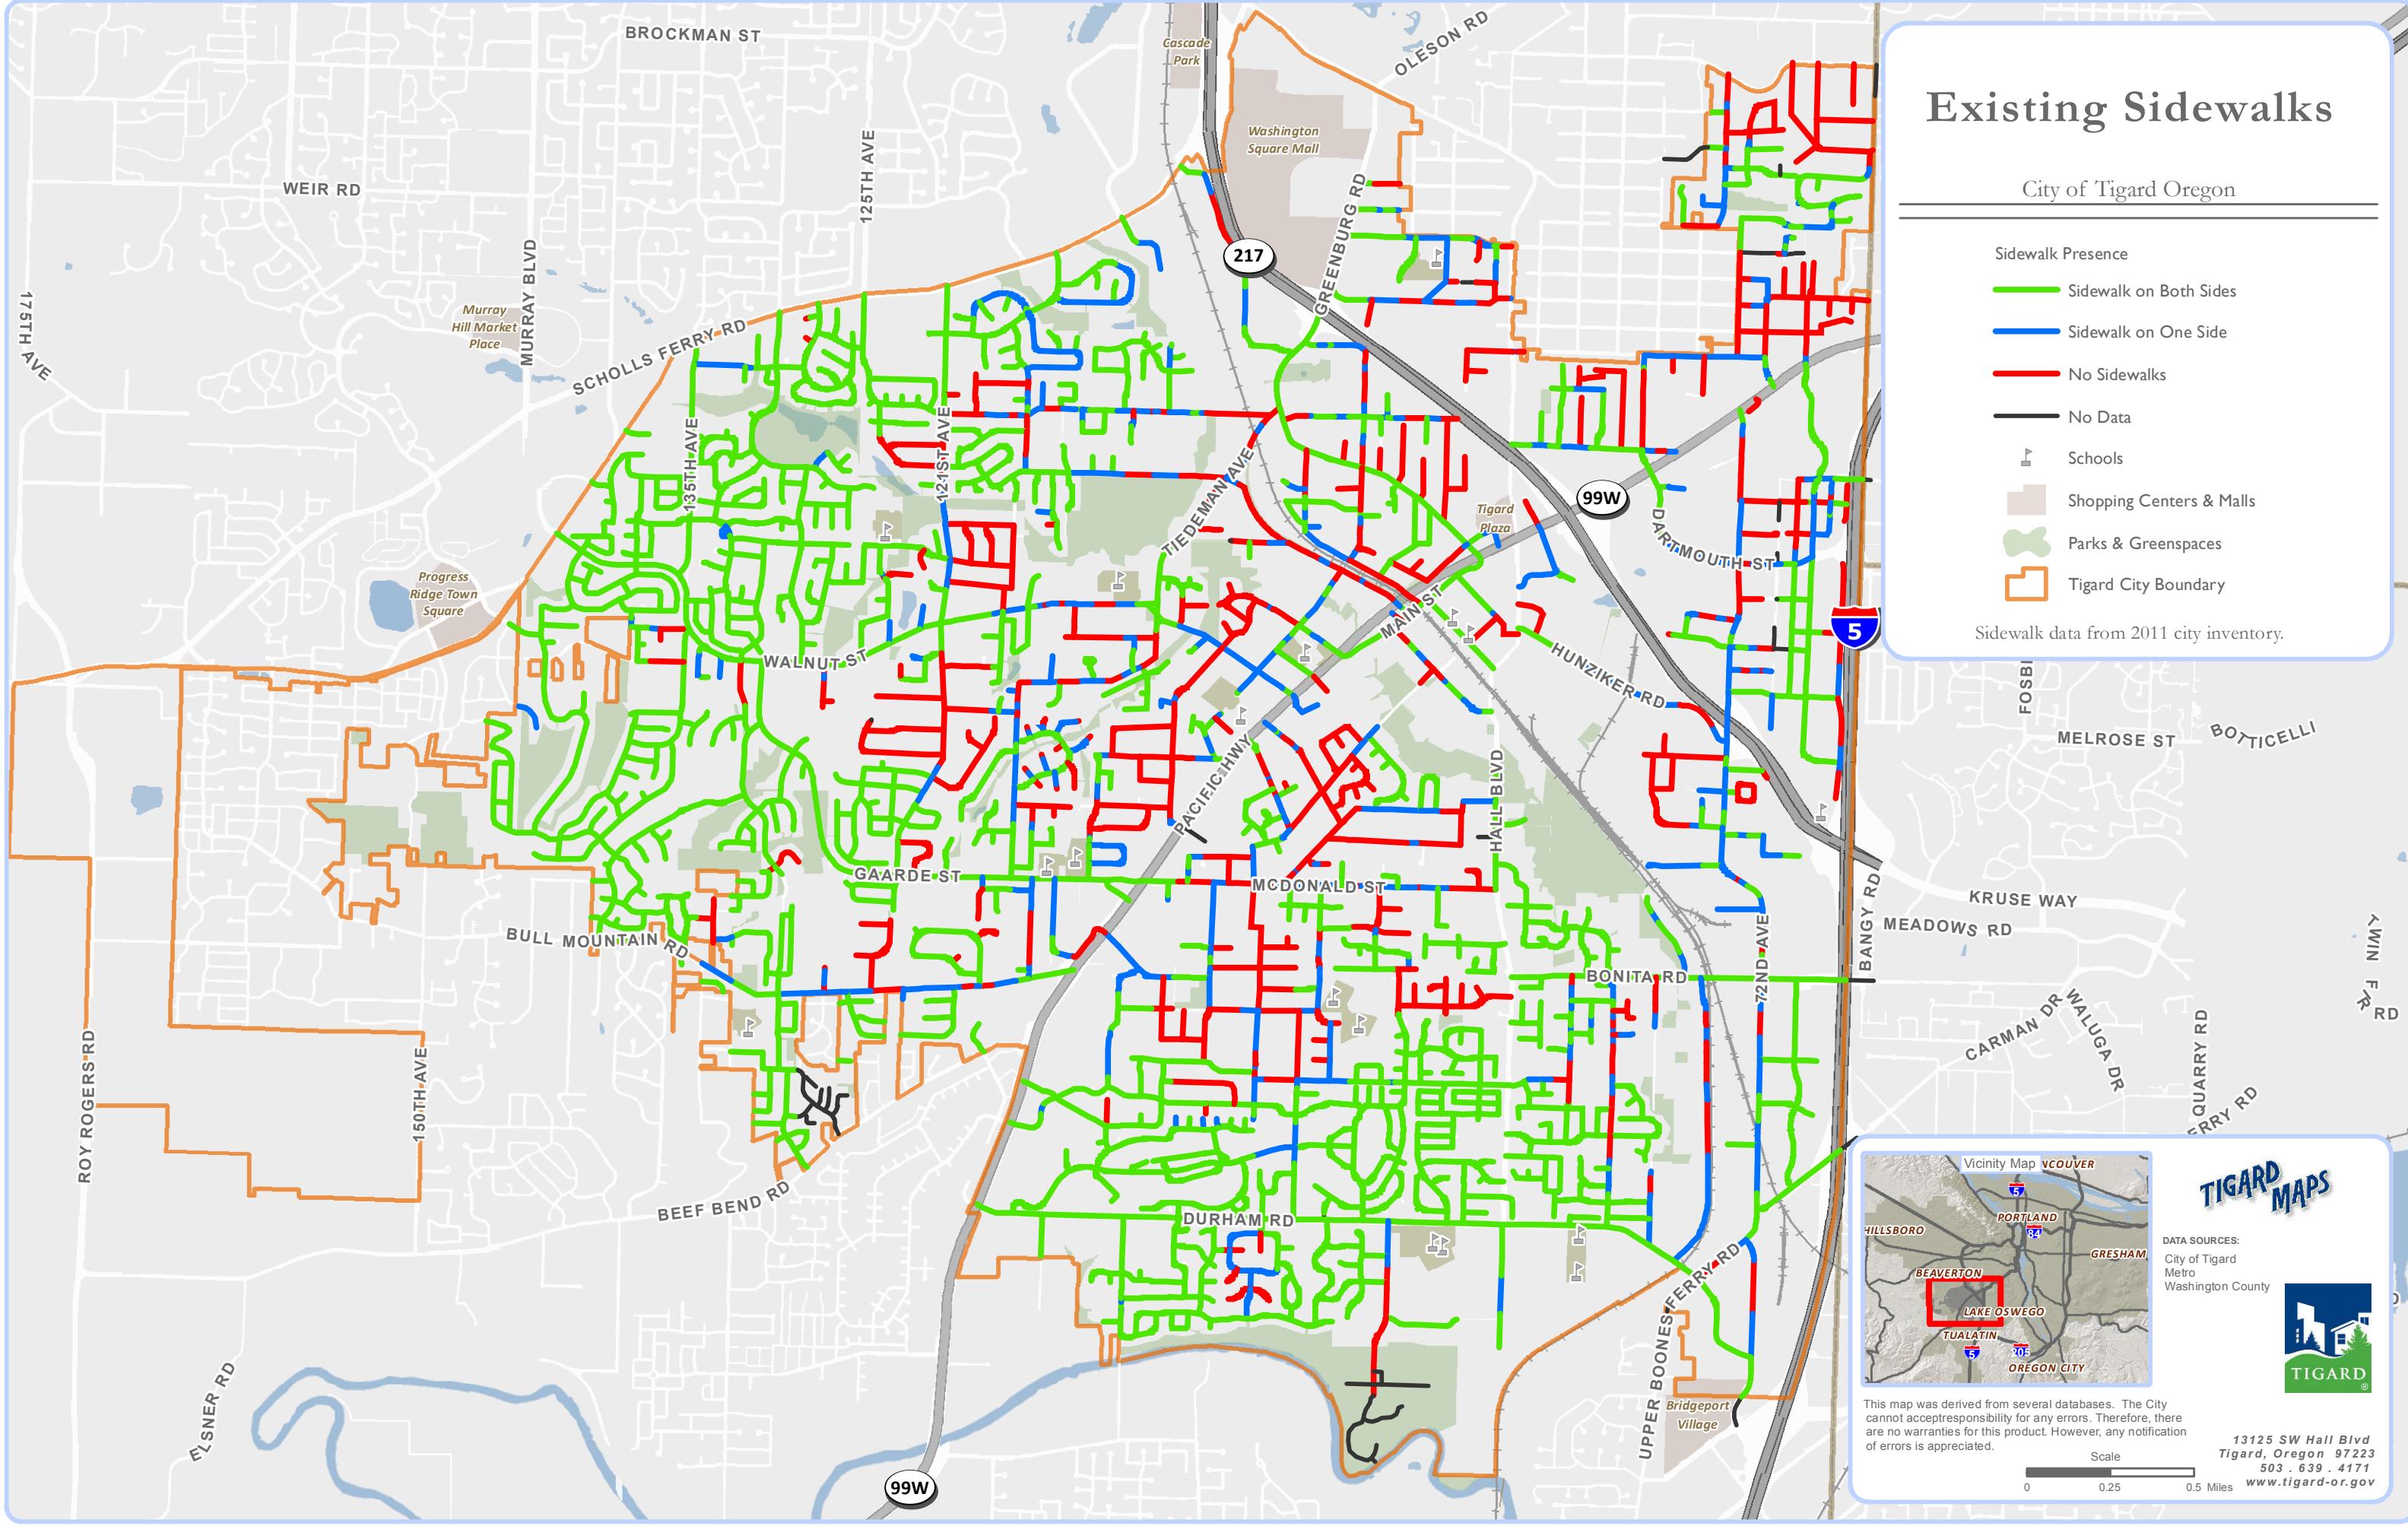

Existing Sidewalks

City of Tigard Oregon

Sidewalk Presence

- Sidewalk on Both Sides
- Sidewalk on One Side
- No Sidewalks
- No Data
-  Schools
-  Shopping Centers & Malls
-  Parks & Greenspaces
-  Tigard City Boundary

Sidewalk data from 2011 city inventory.

TIGARD MAPS

DATA SOURCES:
City of Tigard
Metro
Washington County

This map was derived from several databases. The City cannot accept responsibility for any errors. Therefore, there are no warranties for this product. However, any notification of errors is appreciated.